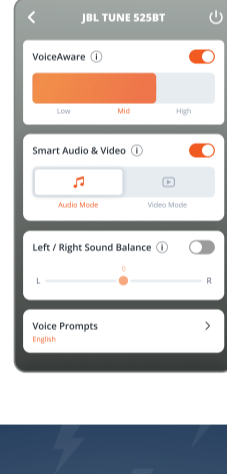

DO MORE WITH THE APP